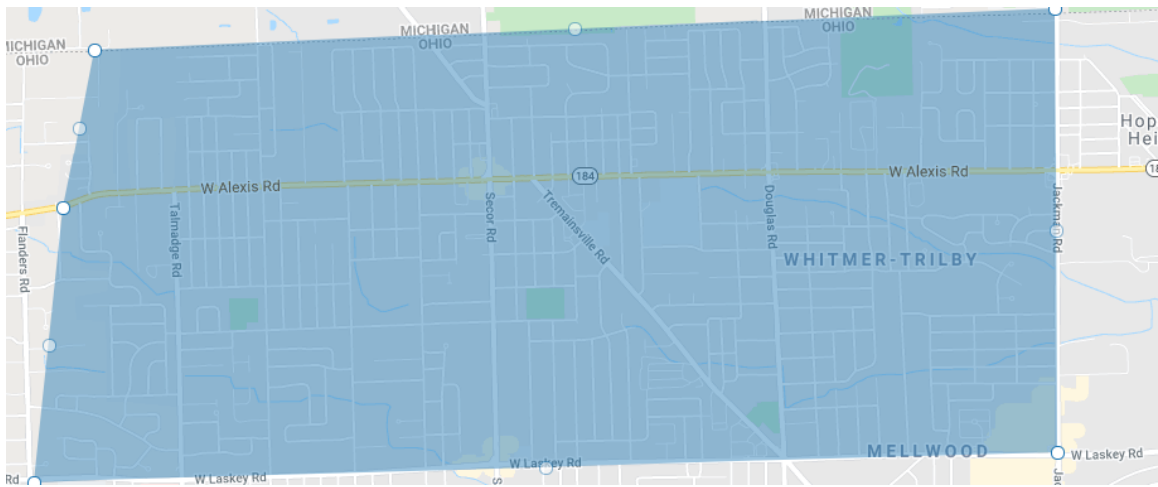

46	THEFT, PLATE/PART FROM VEH	08/09/2021 10:00 PM	5800 YERMO DR, TOLEDO, OH 43613	510
47	THEFT, PLATE/PART FROM VEH	08/04/2021 06:00 AM	2600 W LASKEY RD, TOLEDO, OH 43613	510
48	THEFT, PLATE/PART FROM VEH	08/16/2021 01:00 AM	3100 W ALEXIS RD, TOLEDO, OH 43613	510
49	TRUCK/BUS THEFT	08/15/2021 01:00 AM	3300 W ALEXIS RD, TOLEDO, OH 43623	510
50	TRUCK/BUS THEFT	08/06/2021 07:30 PM	6100 LARCHWAY RD, TOLEDO, OH 43613	510
51	TRUCK/BUS THEFT	08/15/2021 02:30 AM	1900 W ALEXIS RD, TOLEDO, OH 43613	510
52	TRUCK/BUS THEFT	08/02/2021 05:10 AM	5000 PAWNEE RD, TOLEDO, OH 43613	510
53	TRUCK/BUS THEFT	08/02/2021 03:45 AM	5500 RUTH AVE, TOLEDO, OH 43613	510
54	TRUCK/BUS THEFT	08/28/2021 04:00 AM	2300 CHARLOTTE ST, TOLEDO, OH 43613	510

**If you see something 👁️ If you hear something 🗣️ call 911 or the Toledo Police
Non Emergency Phone # (419)245-3340**